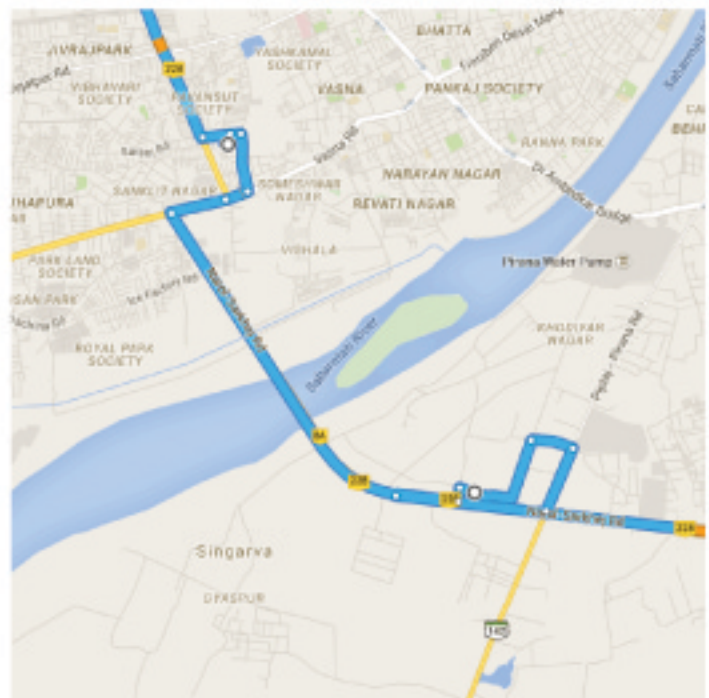

1.8 km / 4 min

4. Turn left
5. Turn right towards Piplaj - Pirana Rd
6. Turn right towards Piplaj - Pirana Rd
7. Turn right onto Piplaj - Pirana Rd

Follow NH228 to Vasna Rd in Vishala

4.4 km / 6 min

8. Turn right onto NH228/NH 8A
▲ Partial toll road
9. Turn right at vishala Cir onto NH228

Continue on Vasna Rd. Take Gupta Nagar Rd and Sarani Rd to NH228 in Gupta Nagar

1.2 km / 3 min

10. Continue straight past Vejalpur Police Station onto Vasna Rd

180 m