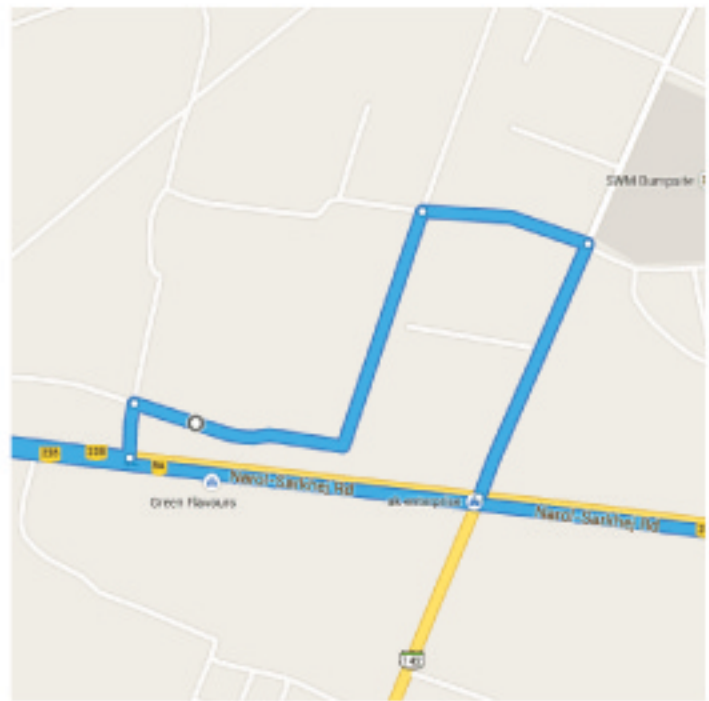

1.8 km / 4 min

4. Turn left
5. Turn right towards Piplaj - Pirana Rd
6. Turn right towards Piplaj - Pirana Rd
7. Turn right onto Piplaj - Pirana Rd

Follow NH228 to Vasna Rd in Vishala

4.4 km / 6 min

8. Turn right onto NH228/NH 8A
▲ Partial toll road
9. Turn right at vishala Cir onto NH228

Continue on Vasna Rd. Take Gupta Nagar Rd and Sarani Rd to NH228 in Gupta Nagar

1.2 km / 3 min

10. Continue straight past Vejalpur Police Station onto Vasna Rd

180 m